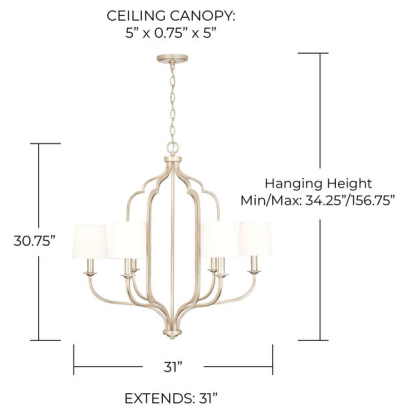

CLICK TO VIEW PRODUCT

Notes: