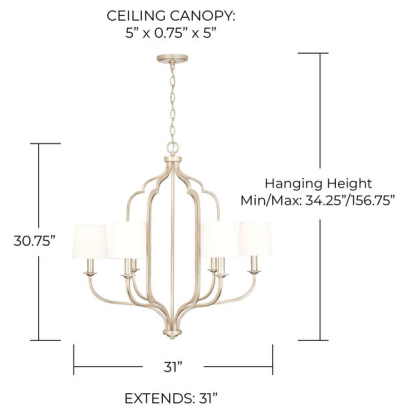

### Description

The Ophelia Chandelier brings artful curves and classic shapes, perfect in a variety of interior styles. Available with White Fabric shades and a Winter Gold finish. Canopy: 5 inch diameter. UL listed.

### Specifications

COLOR	White Fabric
BODY FINISH	Winter Gold
WATTAGE	30W
DIMMER	Standard 120V
DIMENSIONS	31"W x 30.75"H
BULB NOT INCLUDED	6 x B11/Candelabra (E12)/5W/120V LED
OTHER BULB OPTIONS	6 x B10/Candelabra (E12)/120V LED 6 x B10/Candelabra (E12)/60W/120V Incandescent
COUNTRY OF ORIGIN	China

### Technical Information

PRODUCT DIMENSIONS	Chain Length: 120"
--------------------	--------------------

Shown in winter gold / white fabric

CLICK TO VIEW PRODUCT

Notes: