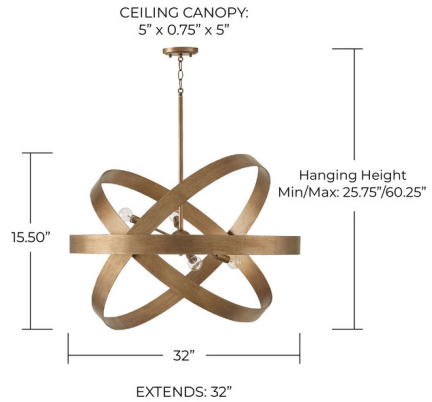

Lightology

lightology.com
866-954-4489
06-30-26

Project: _____

Company: _____

Location: _____ Fixture Type: _____

SPEC #: **CPT958790**

Approved On: _____ Approved By: _____

Jude Chandelier By Capital Lighting

Description

The Jude Chandelier is a sculptural masterpiece with its bold graphic shapes and glam finish. The Mystic Luster finish adds another layer of visual interest to this stunning silhouette.

Shown in mystic luster

Specifications

COLOR	N/A
BODY FINISH	Mystic Luster
WATTAGE	54W
DIMMER	Standard 120V
DIMENSIONS	32"W x 15.5"H
BULB NOT INCLUDED	6 x G16.5/Candelabra (E12)/9W/120V LED
COUNTRY OF ORIGIN	China

Technical Information

PRODUCT DIMENSIONS: Adjustable Height: 12 inch chain and (1) 6", (1) 12" and (1) 18" downrod

CLICK TO VIEW PRODUCT

Notes: