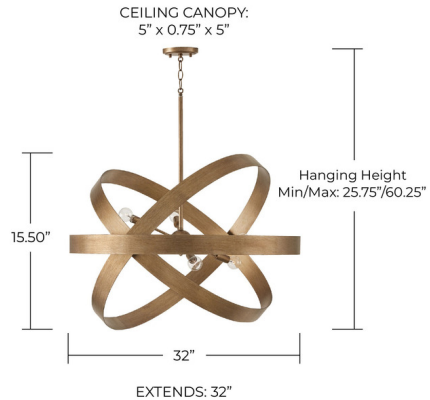

### Specifications

COLOR	N/A
BODY FINISH	Mystic Luster
WATTAGE	54W
DIMMER	Standard 120V
DIMENSIONS	32"W x 15.5"H
BULB NOT INCLUDED	6 x G16.5/Candelabra (E12)/9W/120V LED
COUNTRY OF ORIGIN	China

### Technical Information

PRODUCT DIMENSIONS: Adjustable Height: 12 inch chain and (1) 6", (1) 12" and (1) 18" downrod

CLICK TO VIEW PRODUCT

Notes: