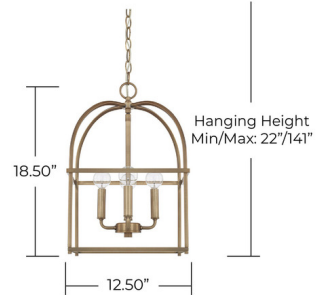

### Description

The Present Pendant brings an open airy feel to a variety of interior spaces. The center candle holder is surrounded by a frame that seems to float in the air. Available with a Matte Black, Aged Brass, Brushed Nickel or Bronze finish. Canopy: 5 inch diameter. UL listed.

### Specifications

COLOR	N/A
BODY FINISH	Matte Black
WATTAGE	240W
DIMMER	Standard 120V
DIMENSIONS	12.5"W x 18.5"H
BULB NOT INCLUDED	4 x G16.5/Candelabra (E12)/60W/120V Incandescent
OTHER BULB OPTIONS	4 x G16.5/Candelabra (E12)/120V LED
COUNTRY OF ORIGIN	China

### Technical Information

PRODUCT DIMENSIONS	Chain Length: 120"
--------------------	--------------------

Shown in matte black

CEILING CANOPY:  
5" x 0.75" x 5"

EXTENDS: 12.50"

CLICK TO VIEW PRODUCT

Notes: