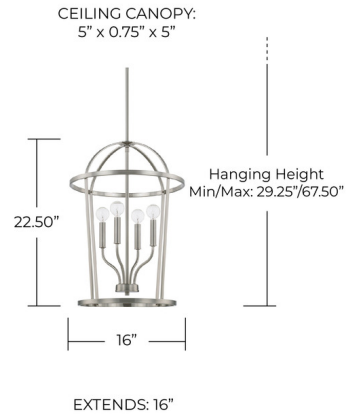

Description

The Greyson Foyer Pendant brings clean simple lines to a variety of interior spaces. The cage shaped frame is finished in Aged Brass, Matte Black, Chrome, Brushed Nickel, or Bronze. Available in two sizes. Use with a variety of candelabra base bulbs to change up the look. Includes a 1 inch chain from the canopy. Canopy: 5 inch diameter. UL listed. NOTE: Large size no longer available in Brushed Nickel and Matte Black.

Specifications

| | |
|--------------------|--|
| COLOR | N/A |
| BODY FINISH | Aged Brass |
| WATTAGE | 20W |
| DIMMER | Standard 120V |
| DIMENSIONS | 16"W x 22.5"H |
| BULB NOT INCLUDED | 4 x B11/Candelabra (E12)/5W/120V LED |
| OTHER BULB OPTIONS | 4 x B10/Candelabra (E12)/120V LED 4 x G16.5/Candelabra (E12)/120V Incandescent 4 x G16.5/Candelabra (E12)/120V LED 4 x T3/Candelabra (E12)/120V Halogen 4 x B10/Candelabra (E12)/60W/120V Incandescent |
| COUNTRY OF ORIGIN | China |

Technical Information

PRODUCT DIMENSIONS Downrods: Two 6" and Two 12" Included

Shown in aged brass

CLICK TO VIEW PRODUCT

Notes: