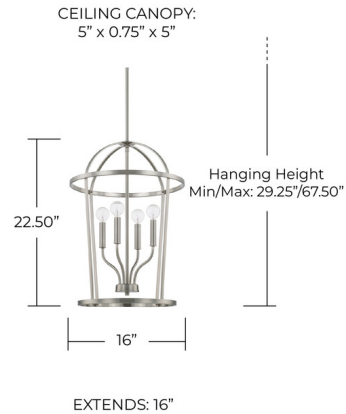

Description

The Greyson Foyer Pendant brings clean simple lines to a variety of interior spaces. The cage shaped frame is finished in Aged Brass, Matte Black, Chrome, Brushed Nickel, or Bronze. Available in two sizes. Use with a variety of candelabra base bulbs to change up the look. Includes a 1 inch chain from the canopy. Canopy: 5 inch diameter. UL listed. NOTE: Large size no longer available in Brushed Nickel and Matte Black.

Specifications

COLOR	N/A
BODY FINISH	Aged Brass
WATTAGE	20W
DIMMER	Standard 120V
DIMENSIONS	16"W x 22.5"H
BULB NOT INCLUDED	4 x B11/Candelabra (E12)/5W/120V LED
OTHER BULB OPTIONS	4 x B10/Candelabra (E12)/120V LED 4 x G16.5/Candelabra (E12)/120V Incandescent 4 x G16.5/Candelabra (E12)/120V LED 4 x T3/Candelabra (E12)/120V Halogen 4 x B10/Candelabra (E12)/60W/120V Incandescent
COUNTRY OF ORIGIN	China

Technical Information

PRODUCT DIMENSIONS Downrods: Two 6" and Two 12" Included

Shown in aged brass

CLICK TO VIEW PRODUCT

Notes: