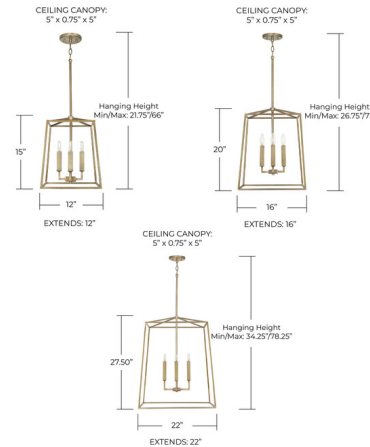

Description

The Thea Pendant is a timeless piece with symmetrical clean lines and a variety of finishes to complement virtually any interior style. Available with a Matte Black, Aged Brass, Mystic Sand, Oil Rubbed Bronze, or Polished Nickel finish in three sizes. Use with a variety of candelabra base bulbs to change up the look. Includes a 12 inch chain from the canopy. Canopy: 5 inch diameter. UL listed. Note: The Mystic Sand and Oil Rubbed Bronze finishes are only available in 12 inch size.

Specifications

COLOR	N/A
BODY FINISH	Matte Black
WATTAGE	240W
DIMMER	Standard 120V
DIMENSIONS	12"W x 15"H
BULB NOT INCLUDED	4 x T6/Candelabra (E12)/60W/120V Incandescent
OTHER BULB OPTIONS	4 x B10/Candelabra (E12)/120V LED 4 x G16.5/Candelabra (E12)/120V Incandescent 4 x G16.5/Candelabra (E12)/120V LED 4 x B10/Candelabra (E12)/60W/120V Incandescent 4 x T6/Candelabra (E12)/120V LED
COUNTRY OF ORIGIN	China

Technical Information

PRODUCT DIMENSIONS Downrods: One 6", One 12" and One 18" Included

Shown in matte black

CLICK TO VIEW PRODUCT

Notes: