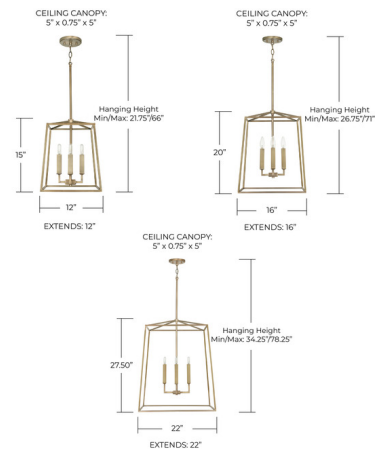

Description

The Thea Pendant is a timeless piece with symmetrical clean lines and a variety of finishes to complement virtually any interior style. Available with a Matte Black, Aged Brass, Mystic Sand, Oil Rubbed Bronze, or Polished Nickel finish in three sizes. Use with a variety of candelabra base bulbs to change up the look. Includes a 12 inch chain from the canopy. Canopy: 5 inch diameter. UL listed. Note: The Mystic Sand and Oil Rubbed Bronze finishes are only available in 12 inch size.

Specifications

COLOR	N/A
BODY FINISH	Matte Black
WATTAGE	240W
DIMMER	Standard 120V
DIMENSIONS	12"W x 15"H
BULB NOT INCLUDED	4 x T6/Candelabra (E12)/60W/120V Incandescent
OTHER BULB OPTIONS	4 x B10/Candelabra (E12)/120V LED 4 x G16.5/Candelabra (E12)/120V Incandescent 4 x G16.5/Candelabra (E12)/120V LED 4 x B10/Candelabra (E12)/60W/120V Incandescent 4 x T6/Candelabra (E12)/120V LED
COUNTRY OF ORIGIN	China

Technical Information

PRODUCT DIMENSIONS Downrods: One 6", One 12" and One 18" Included

Shown in matte black

CLICK TO VIEW PRODUCT

Notes: