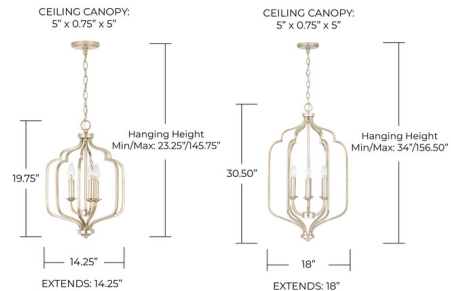

Description

The Ophelia Foyer Pendant brings artful curves and classic shapes, perfect in a variety of interior styles. Finished in Winter Gold and available in two sizes. Canopy: 5 inch diameter. UL listed.

Specifications

COLOR	N/A
BODY FINISH	Winter Gold
WATTAGE	15W
DIMMER	Standard 120V
DIMENSIONS	14.25"W x 19.75"H
BULB NOT INCLUDED	3 x B11/Candelabra (E12)/5W/120V LED
OTHER BULB OPTIONS	3 x B10/Candelabra (E12)/120V LED 3 x B10/Candelabra (E12)/60W/120V Incandescent
COUNTRY OF ORIGIN	China

Technical Information

PRODUCT DIMENSIONS	Chain Length: 120"
--------------------	--------------------

Shown in winter gold

CLICK TO VIEW PRODUCT

Notes: