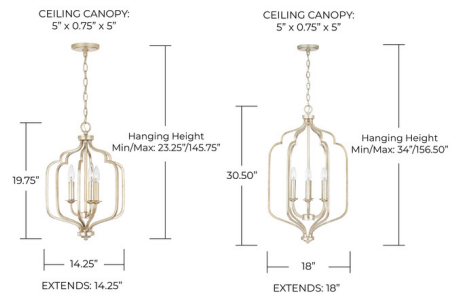

Description

The Ophelia Foyer Pendant brings artful curves and classic shapes, perfect in a variety of interior styles. Finished in Winter Gold and available in two sizes. Canopy: 5 inch diameter. UL listed.

Specifications

COLOR	N/A
BODY FINISH	Winter Gold
WATTAGE	15W
DIMMER	Standard 120V
DIMENSIONS	14.25"W x 19.75"H
BULB NOT INCLUDED	3 x B11/Candelabra (E12)/5W/120V LED
OTHER BULB OPTIONS	3 x B10/Candelabra (E12)/120V LED 3 x B10/Candelabra (E12)/60W/120V Incandescent
COUNTRY OF ORIGIN	China

Technical Information

PRODUCT DIMENSIONS	Chain Length: 120"
--------------------	--------------------

Shown in winter gold

CLICK TO VIEW PRODUCT

Notes: