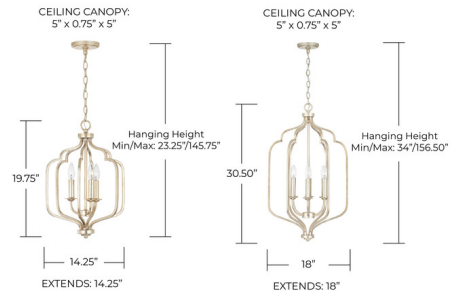

### Description

The Ophelia Foyer Pendant brings artful curves and classic shapes, perfect in a variety of interior styles. Finished in Winter Gold and available in two sizes. Canopy: 5 inch diameter. UL listed.

### Specifications

COLOR	N/A
BODY FINISH	Winter Gold
WATTAGE	15W
DIMMER	Standard 120V
DIMENSIONS	14.25"W x 19.75"H
BULB NOT INCLUDED	3 x B11/Candelabra (E12)/5W/120V LED
OTHER BULB OPTIONS	3 x B10/Candelabra (E12)/120V LED 3 x B10/Candelabra (E12)/60W/120V Incandescent
COUNTRY OF ORIGIN	China

### Technical Information

PRODUCT DIMENSIONS . . . . . Chain Length: 120"

Shown in winter gold

CLICK TO VIEW PRODUCT

Notes: