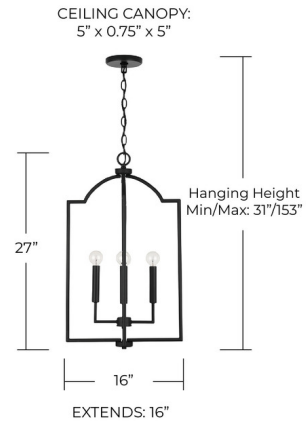

Shown in matte black