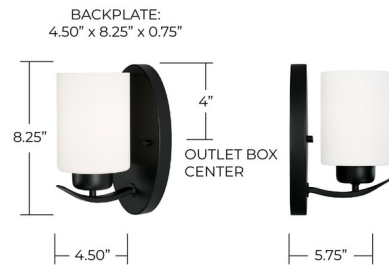

Lightology

lightology.com
866-954-4489
04-12-26

Project: _____

Company: _____

Location: _____ Fixture Type: _____

SPEC #: **CPT958898**

Approved On: _____ Approved By: _____

Dixon Wall Sconce By Capital Lighting

Description

The Dixon Wall Sconce brings a clean graceful feel to a variety of interior styles. A Soft White cylinder of glass rests on a curved arm. Can be mounted up or down.

Shown in bronze / soft white

Specifications

COLOR Soft White
BODY FINISH Bronze
WATTAGE 100W
DIMMER Standard 120V
DIMENSIONS 4.5"W x 8.25"H x 5.75"D
BULB NOT INCLUDED 1 x A19/Medium (E26)/100W/120V Incandescent
OTHER BULB OPTIONS 1 x A19/Medium (E26)/120V LED
COUNTRY OF ORIGIN China