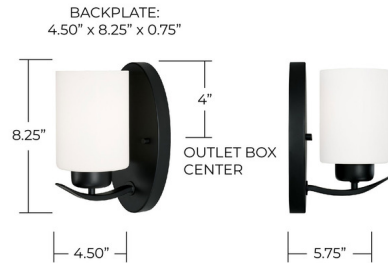

Lightology

lightology.com
866-954-4489
06-19-26

Project: _____

Company: _____

Location: _____ Fixture Type: _____

SPEC #: **CPT958898**

Approved On: _____ Approved By: _____

Dixon Wall Sconce By Capital Lighting

Description

The Dixon Wall Sconce brings a clean graceful feel to a variety of interior styles. A Soft White cylinder of glass rests on a curved arm. Can be mounted up or down.

Shown in bronze / soft white

Specifications

COLOR	Soft White
BODY FINISH	Bronze
WATTAGE	100W
DIMMER	Standard 120V
DIMENSIONS	4.5"W x 8.25"H x 5.75"D
BULB NOT INCLUDED	1 x A19/Medium (E26)/100W/120V Incandescent
OTHER BULB OPTIONS	1 x A19/Medium (E26)/120V LED
COUNTRY OF ORIGIN	China