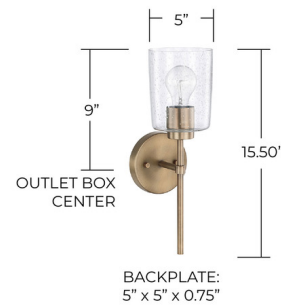

Description

The Greyson Wall Sconce brings clean simple lines to a variety of interior spaces. Clear Seeded cup shaped glass is complemented by an Aged Brass, Matte Black, Chrome, Brushed Nickel, or Bronze finish. Damp location rated. UL listed.

Specifications

COLOR Clear Seeded
BODY FINISH Aged Brass
WATTAGE 100W
DIMMER Standard 120V
DIMENSIONS 5"W x 15.5"H x 6"D
BULB NOT INCLUDED 1 x A19/Medium (E26)/100W/120V Incandescent
OTHER BULB OPTIONS 1 x A19/Medium (E26)/120V LED
COUNTRY OF ORIGIN China

Technical Information

PRODUCT DIMENSIONS Backplate: 5" Dia.

Shown in aged brass / clear seeded

EXTENDS FROM WALL: 6"

CLICK TO VIEW PRODUCT

Notes: