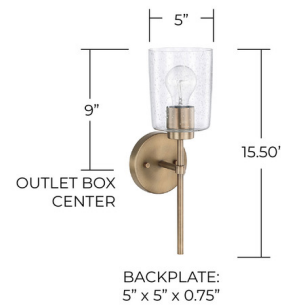

Description

The Greyson Wall Sconce brings clean simple lines to a variety of interior spaces. Clear Seeded cup shaped glass is complemented by an Aged Brass, Matte Black, Chrome, Brushed Nickel, or Bronze finish. Damp location rated. UL listed.

Specifications

COLOR Clear Seeded
 BODY FINISH Aged Brass
 WATTAGE 100W
 DIMMER Standard 120V
 DIMENSIONS 5"W x 15.5"H x 6"D
 BULB NOT INCLUDED 1 x A19/Medium (E26)/100W/120V Incandescent
 OTHER BULB OPTIONS 1 x A19/Medium (E26)/120V LED
 COUNTRY OF ORIGIN China

Technical Information

PRODUCT DIMENSIONS Backplate: 5" Dia.

Shown in aged brass / clear seeded

EXTENDS FROM WALL: 6"

CLICK TO VIEW PRODUCT

Notes: