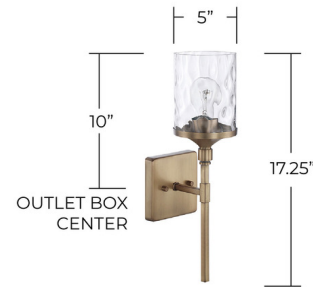

Description

The Colton Wall Sconce blends midcentury styling with softened geometric lines, perfect in a variety of interior spaces. Clear Water glass is complemented by a simple Aged Brass, Brushed Nickel, Bronze, or Matte Black arm. Damp location rated. UL listed.

Specifications

COLOR	Clear Water
BODY FINISH	Aged Brass
WATTAGE	100W
DIMMER	Standard 120V
DIMENSIONS	5"W x 17.25"H x 6.25"D
BULB NOT INCLUDED	1 x A19/Medium (E26)/100W/120V Incandescent
OTHER BULB OPTIONS	1 x A19/Medium (E26)/120V LED
COUNTRY OF ORIGIN	China

Technical Information

PRODUCT DIMENSIONS	Backplate: 5" Sq.
--------------------	-------------------

Shown in aged brass / clear water

BACKPLATE:
5" x 5" x 0.75"

EXTENDS FROM WALL: 6.25"

CLICK TO VIEW PRODUCT