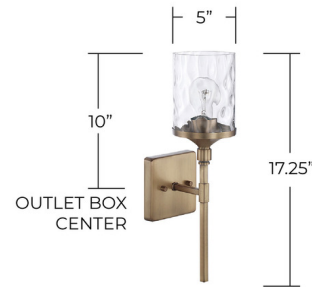

Description

The Colton Wall Sconce blends midcentury styling with softened geometric lines, perfect in a variety of interior spaces. Clear Water glass is complemented by a simple Aged Brass, Brushed Nickel, Bronze, or Matte Black arm. Damp location rated. UL listed.

Specifications

COLOR Clear Water
BODY FINISH Aged Brass
WATTAGE 100W
DIMMER Standard 120V
DIMENSIONS 5"W x 17.25"H x 6.25"D
BULB NOT INCLUDED 1 x A19/Medium (E26)/100W/120V Incandescent
OTHER BULB OPTIONS 1 x A19/Medium (E26)/120V LED
COUNTRY OF ORIGIN China

Technical Information

PRODUCT DIMENSIONS Backplate: 5" Sq.

Shown in aged brass / clear water

BACKPLATE:
5" x 5" x 0.75"

EXTENDS FROM WALL: 6.25"

CLICK TO VIEW PRODUCT

Notes: