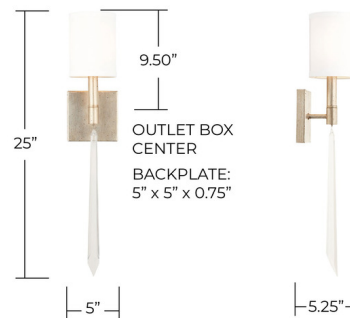

### Description

The Gwyneth Wall Sconce brings layers of opulence to your interior space. The elongated K9 crystal prism seems to drip off the Winter Gold frame. Topped by a White fabric shade. Damp location rated. UL listed.

### Specifications

COLOR	White Fabric
BODY FINISH	Winter Gold
WATTAGE	5W
DIMMER	Standard 120V
DIMENSIONS	5"W x 25"H x 5.25"D
BULB NOT INCLUDED	1 x B11/Candelabra (E12)/5W/120V LED
OTHER BULB OPTIONS	1 x B10/Candelabra (E12)/120V LED 1 x B10/Candelabra (E12)/60W/120V Incandescent
COUNTRY OF ORIGIN	China

### Technical Information

PRODUCT DIMENSIONS	Backplate: " Sq.
--------------------	------------------

Shown in winter gold / white fabric

CLICK TO VIEW PRODUCT

Notes: