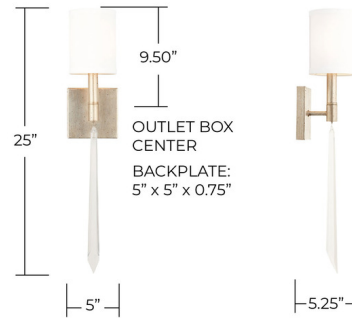

Description

The Gwyneth Wall Sconce brings layers of opulence to your interior space. The elongated K9 crystal prism seems to drip off the Winter Gold frame. Topped by a White fabric shade. Damp location rated. UL listed.

Specifications

COLOR White Fabric
BODY FINISH Winter Gold
WATTAGE 5W
DIMMER Standard 120V
DIMENSIONS 5"W x 25"H x 5.25"D
BULB NOT INCLUDED 1 x B11/Candelabra (E12)/5W/120V LED
OTHER BULB OPTIONS 1 x B10/Candelabra (E12)/120V LED
1 x B10/Candelabra (E12)/60W/120V Incandescent
COUNTRY OF ORIGIN China

Technical Information

PRODUCT DIMENSIONS Backplate: " Sq.

Shown in winter gold / white fabric

CLICK TO VIEW PRODUCT

Notes: