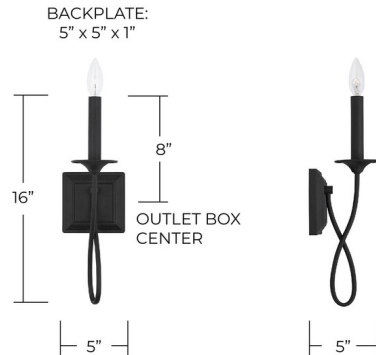

### Description

The Vincent Wall Sconce brings a classic look with a whimsical spin to a variety of interior styles. The curved arm holds a candle dish, as though the light is on display. Finished in Black Iron. Damp location rated. UL listed.

### Specifications

COLOR	N/A
BODY FINISH	Black Iron
WATTAGE	5W
DIMMER	Standard 120V
DIMENSIONS	5"W x 16"H x 5"D
BULB NOT INCLUDED	1 x B11/Candelabra (E12)/5W/120V LED
OTHER BULB OPTIONS	1 x B10/Candelabra (E12)/120V LED 1 x B10/Candelabra (E12)/60W/120V Incandescent
COUNTRY OF ORIGIN	China

### Technical Information

PRODUCT DIMENSIONS	Backplate: 5" Sq.
--------------------	-------------------

Shown in black iron

CLICK TO VIEW PRODUCT

Notes: