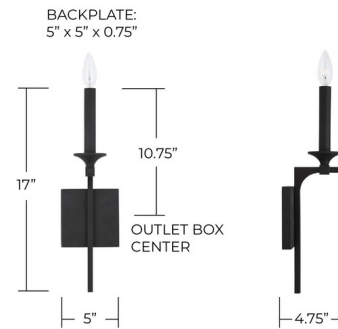

Description

The Clint Wall Sconce brings understated elegance with clean simple lines to a variety of interior spaces. The bare bulb and Black Iron finish brings a bold light to your room. Damp location rated. UL listed.

Specifications

COLOR	N/A
BODY FINISH	Black Iron
WATTAGE	5W
DIMMER	Standard 120V
DIMENSIONS	5"W x 17"H x 4.75"D
BULB NOT INCLUDED	1 x B11/Candelabra (E12)/5W/120V LED
OTHER BULB OPTIONS	1 x B10/Candelabra (E12)/120V LED 1 x B10/Candelabra (E12)/60W/120V Incandescent
COUNTRY OF ORIGIN	China

Technical Information

PRODUCT DIMENSIONS	Backplate: 5" Sq.
--------------------	-------------------

Shown in black iron

CLICK TO VIEW PRODUCT

Notes: