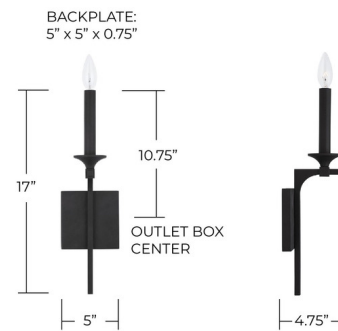

Description

The Clint Wall Sconce brings understated elegance with clean simple lines to a variety of interior spaces. The bare bulb and Black Iron finish brings a bold light to your room. Damp location rated. UL listed.

Specifications

COLOR	N/A
BODY FINISH	Black Iron
WATTAGE	5W
DIMMER	Standard 120V
DIMENSIONS	5"W x 17"H x 4.75"D
BULB NOT INCLUDED	1 x B11/Candelabra (E12)/5W/120V LED
OTHER BULB OPTIONS	1 x B10/Candelabra (E12)/120V LED 1 x B10/Candelabra (E12)/60W/120V Incandescent
COUNTRY OF ORIGIN	China

Technical Information

PRODUCT DIMENSIONS Backplate: 5" Sq.

Shown in black iron

CLICK TO VIEW PRODUCT

Notes: