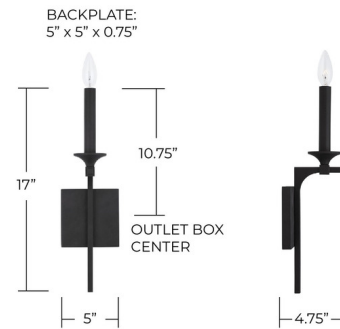

### Description

The Clint Wall Sconce brings understated elegance with clean simple lines to a variety of interior spaces. The bare bulb and Black Iron finish brings a bold light to your room. Damp location rated. UL listed.

### Specifications

COLOR	N/A
BODY FINISH	Black Iron
WATTAGE	5W
DIMMER	Standard 120V
DIMENSIONS	5"W x 17"H x 4.75"D
BULB NOT INCLUDED	1 x B11/Candelabra (E12)/5W/120V LED
OTHER BULB OPTIONS	1 x B10/Candelabra (E12)/120V LED 1 x B10/Candelabra (E12)/60W/120V Incandescent
COUNTRY OF ORIGIN	China

### Technical Information

PRODUCT DIMENSIONS	Backplate: 5" Sq.
--------------------	-------------------

Shown in black iron

CLICK TO VIEW PRODUCT

Notes: