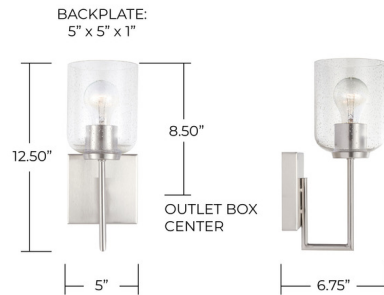

## Carter Wall Sconce By Capital Lighting

### Description

The Carter Wall Sconce brings modern minimalism to designer details. Taking its cue from iconic design patterns, this piece is a clean streamlined addition to virtually any interior style. May be mounted up or down. Damp location rated. UL listed.

### Specifications

COLOR . . . . . Clear Seeded  
BODY FINISH . . . . . Matte Black  
WATTAGE . . . . . 100W  
DIMMER . . . . . Standard 120V  
DIMENSIONS . . . . . 5"W x 12.5"H x 6.75"D  
BULB NOT INCLUDED . . . . . 1 x A19/Medium (E26)/100W/120V Incandescent  
OTHER BULB OPTIONS . . . . . 1 x A19/Medium (E26)/120V LED  
COUNTRY OF ORIGIN . . . . . China

### Technical Information

PRODUCT DIMENSIONS . . . . . Backplate: 5" Sq.

CLICK TO VIEW PRODUCT

Notes: