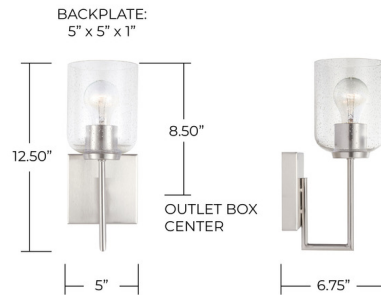

Lightology

lightology.com
866-954-4489
04-22-26

Project: _____

Company: _____

Location: _____ Fixture Type: _____

SPEC #: **CPT958931**

Approved On: _____ Approved By: _____

Carter Wall Sconce By Capital Lighting

Description

The Carter Wall Sconce brings modern minimalism to designer details. Taking its cue from iconic design patterns, this piece is a clean streamlined addition to virtually any interior style. May be mounted up or down. Damp location rated. UL listed.

Shown in matte black / clear seeded

Specifications

COLOR Clear Seeded
BODY FINISH Matte Black
WATTAGE 100W
DIMMER Standard 120V
DIMENSIONS 5"W x 12.5"H x 6.75"D
BULB NOT INCLUDED 1 x A19/Medium (E26)/100W/120V Incandescent
OTHER BULB OPTIONS 1 x A19/Medium (E26)/120V LED
COUNTRY OF ORIGIN China

Technical Information

PRODUCT DIMENSIONS Backplate: 5" Sq.

CLICK TO VIEW PRODUCT

Notes: