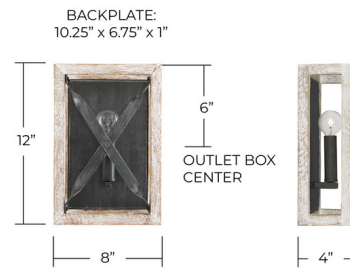

Description

The Remi Wall Sconce brings crisp freshness to the classic farmhouse trend. White Wash wood is juxtaposed with Nordic Iron to fit virtually any interior space. ADA compliant. UL listed.

Shown in white wash

Specifications

COLOR	N/A
BODY FINISH	White Wash
WATTAGE	60W
DIMMER	Standard 120V
DIMENSIONS	8"W x 12"H x 4"D
BULB NOT INCLUDED	1 x G16.5/Candelabra (E12)/60W/120V Incandescent
OTHER BULB OPTIONS	1 x G16.5/Candelabra (E12)/120V LED
COUNTRY OF ORIGIN	India

Technical Information

PRODUCT DIMENSIONS	Backplate: 6.75" x 10.25"
--------------------	---------------------------

CLICK TO VIEW PRODUCT

Notes: