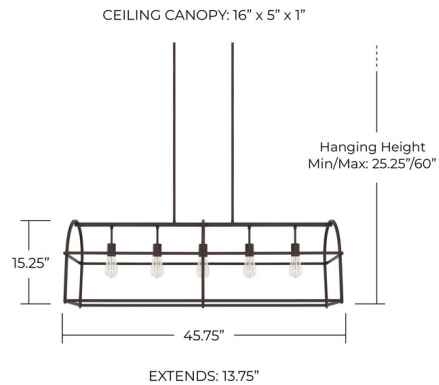

### Description

The Mailbox Linear Pendant brings a clean outdoorsy look to a variety of interior spaces. The mailbox shaped frame is finished in Matte Black, Bronze, or Brushed Nickel. Includes two 6 inch chains from the canopy. Canopy: 15.75 x 5 inch rectangle. UL listed.

### Specifications

COLOR	N/A
BODY FINISH	Aged Brass
WATTAGE	500W
DIMMER	Standard 120V
DIMENSIONS	45.75"L x 13.75"W x 15.25"H
BULB NOT INCLUDED	5 x Edison/Medium (E26)/100W/120V Incandescent
OTHER BULB OPTIONS	5 x A19/Medium (E26)/120V Incandescent 5 x A19/Medium (E26)/120V LED 5 x Edison/Medium (E26)/120V LED
COUNTRY OF ORIGIN	China

### Technical Information

PRODUCT DIMENSIONS . . . . . Downrods: Two 6" and Two 12" Included

Shown in aged brass

CLICK TO VIEW PRODUCT

Notes: