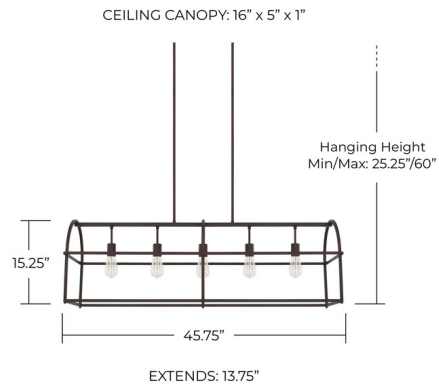

Description

The Mailbox Linear Pendant brings a clean outdoorsy look to a variety of interior spaces. The mailbox shaped frame is finished in Matte Black, Bronze, or Brushed Nickel. Includes two 6 inch chains from the canopy. Canopy: 15.75 x 5 inch rectangle. UL listed.

Specifications

COLOR	N/A
BODY FINISH	Aged Brass
WATTAGE	500W
DIMMER	Standard 120V
DIMENSIONS	45.75"L x 13.75"W x 15.25"H
BULB NOT INCLUDED	5 x Edison/Medium (E26)/100W/120V Incandescent
OTHER BULB OPTIONS	5 x A19/Medium (E26)/120V Incandescent 5 x A19/Medium (E26)/120V LED 5 x Edison/Medium (E26)/120V LED
COUNTRY OF ORIGIN	China

Technical Information

PRODUCT DIMENSIONS Downrods: Two 6" and Two 12" Included

Shown in aged brass

CLICK TO VIEW PRODUCT

Notes: