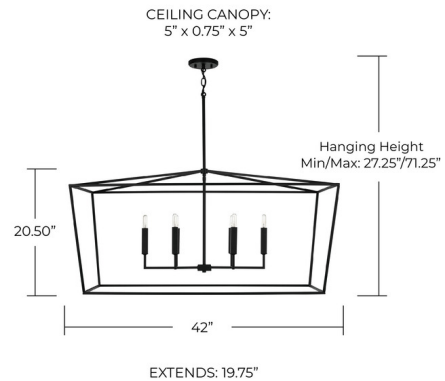

Specifications

COLOR	N/A
BODY FINISH	Aged Brass
WATTAGE	30W
DIMMER	Standard 120V
DIMENSIONS	42"L x 19.75"W x 20.5"H
BULB NOT INCLUDED	6 x B11/Candelabra (E12)/5W/120V LED
OTHER BULB OPTIONS	6 x B10/Candelabra (E12)/120V LED 6 x G16.5/Candelabra (E12)/120V Incandescent 6 x G16.5/Candelabra (E12)/120V LED 6 x T6/Candelabra (E12)/120V Incandescent 6 x B10/Candelabra (E12)/60W/120V Incandescent
COUNTRY OF ORIGIN	China

Technical Information

PRODUCT DIMENSIONS Downrods: One 6", One 12" and One 18" Included

Shown in aged brass

CLICK TO VIEW PRODUCT

Notes: