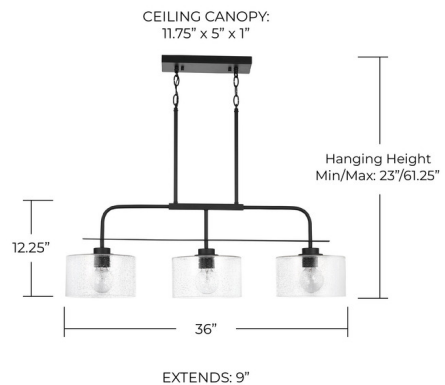

CLICK TO VIEW PRODUCT

Notes: