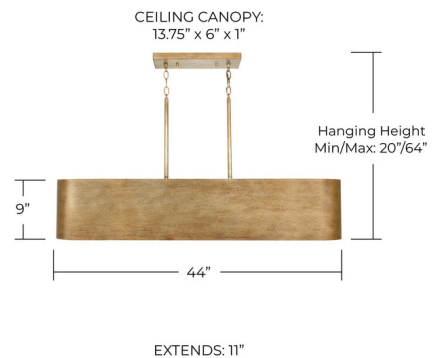

Lightology

lightology.com
866-954-4489
06-04-26

Project: _____

Company: _____

Location: _____ Fixture Type: _____

SPEC #: **CPT958972**

Approved On: _____ Approved By: _____

Jude Linear Pendant By Capital Lighting

Description

The Jude Linear Pendant is a sculptural masterpiece with its bold graphic shapes and glam finish. The Mystic Luster finish adds another layer of visual interest to this stunning silhouette.

Shown in mystic luster

Specifications

COLOR	N/A
BODY FINISH	Mystic Luster
WATTAGE	85W
DIMMER	Standard 120V
DIMENSIONS	44"L x 11"W x 9"H
BULB NOT INCLUDED	5 x G25/Medium (E26)/17W/120V LED
COUNTRY OF ORIGIN	China

Technical Information

PRODUCT DIMENSIONS Height: 12 inch chain and (2) 6", (2) 12" and (2) 18" downrods

CLICK TO VIEW PRODUCT

Notes: