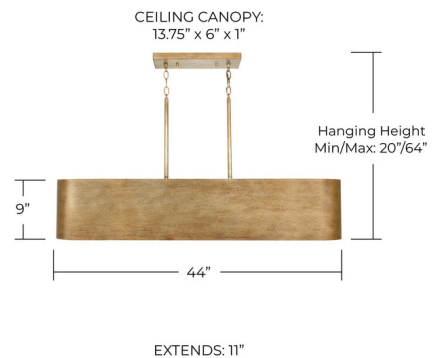

## Jude Linear Pendant By Capital Lighting

### Description

The Jude Linear Pendant is a sculptural masterpiece with its bold graphic shapes and glam finish. The Mystic Luster finish adds another layer of visual interest to this stunning silhouette.

### Specifications

COLOR	N/A
BODY FINISH	Mystic Luster
WATTAGE	85W
DIMMER	Standard 120V
DIMENSIONS	44"L x 11"W x 9"H
BULB NOT INCLUDED	5 x G25/Medium (E26)/17W/120V LED
COUNTRY OF ORIGIN	China

### Technical Information

PRODUCT DIMENSIONS Height: 12 inch chain and (2) 6", (2) 12" and (2) 18" downrods

CLICK TO VIEW PRODUCT

Notes: