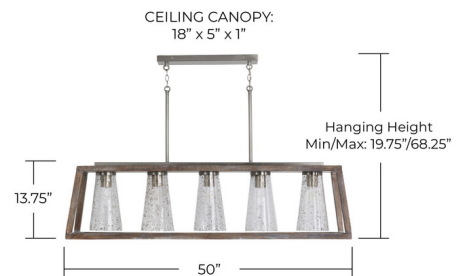

Lightology

lightology.com
866-954-4489
09-18-25

Project: _____

Company: _____

Location: _____ Fixture Type: _____

SPEC #: **CPT958975**

Approved On: _____ Approved By: _____

Connor Linear Pendant By Capital Lighting

Description

The Connor Linear Pendant brings both vintage and modern hand crafted elements to your interior space. The hand blown stone Clear Seeded glass is complemented by Black Wash wood and Matte Nickel. Includes two 12 inch chains from the canopy. Canopy: 18 x 5 inch rectangle. UL listed.

Shown in matte nickel / black wash

Specifications

COLOR Black Wash
BODY FINISH Matte Nickel
WATTAGE 500W
DIMMER Standard 120V
DIMENSIONS 50"W x 13.75"H x 12"D
BULB NOT INCLUDED 5 x T10/Medium (E26)/100W/120V Incandescent
OTHER BULB OPTIONS 5 x T10/Medium (E26)/120V LED
COUNTRY OF ORIGIN India

Technical Information

PRODUCT DIMENSIONS Downrods: Two 6", Two 12" and Two 18" Included

CLICK TO VIEW PRODUCT

Notes: