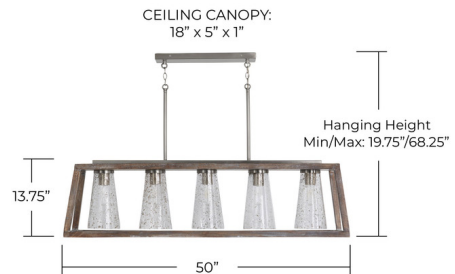

Lightology

lightology.com
866-954-4489
05-16-26

Project: _____

Company: _____

Location: _____ Fixture Type: _____

SPEC #: **CPT958975**

Approved On: _____ Approved By: _____

Connor Linear Pendant By Capital Lighting

Description

The Connor Linear Pendant brings both vintage and modern hand crafted elements to your interior space. The hand blown stone Clear Seeded glass is complemented by Black Wash wood and Matte Nickel. Includes two 12 inch chains from the canopy. Canopy: 18 x 5 inch rectangle. UL listed.

Shown in matte nickel / black wash

Specifications

COLOR Black Wash
BODY FINISH Matte Nickel
WATTAGE 500W
DIMMER Standard 120V
DIMENSIONS 50"W x 13.75"H x 12"D
BULB NOT INCLUDED 5 x T10/Medium (E26)/100W/120V Incandescent
OTHER BULB OPTIONS 5 x T10/Medium (E26)/120V LED
COUNTRY OF ORIGIN India

Technical Information

PRODUCT DIMENSIONS Downrods: Two 6", Two 12" and Two 18" Included

CLICK TO VIEW PRODUCT

Notes: