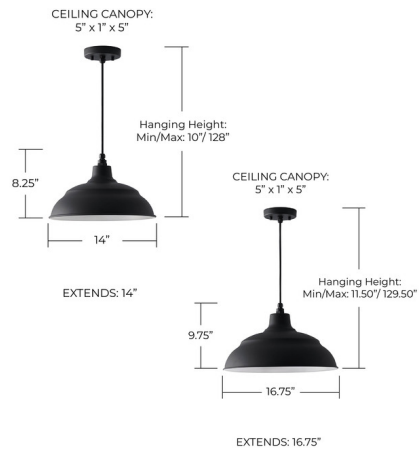

Specifications

COLOR	N/A
BODY FINISH	Black
WATTAGE	100W
DIMMER	Standard 120V
DIMENSIONS	14"W x 8.25"H
BULB NOT INCLUDED	1 x A19/Medium (E26)/100W/120V Incandescent
OTHER BULB OPTIONS	1 x A19/Medium (E26)/120V LED
COUNTRY OF ORIGIN	China

Technical Information

PRODUCT DIMENSIONS	Cord Length: 120"
--------------------	-------------------

Shown in black

CLICK TO VIEW PRODUCT

Notes: