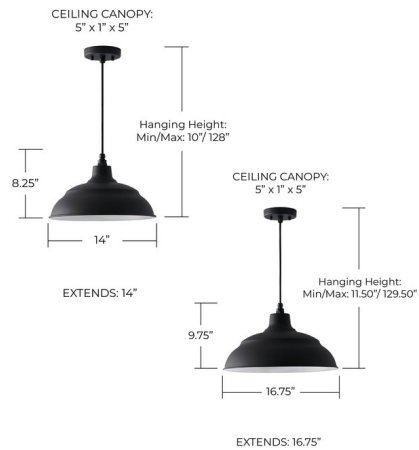

### Specifications

COLOR	N/A
BODY FINISH	Black
WATTAGE	100W
DIMMER	Standard 120V
DIMENSIONS	14"W x 8.25"H
BULB NOT INCLUDED	1 x A19/Medium (E26)/100W/120V Incandescent
OTHER BULB OPTIONS	1 x A19/Medium (E26)/120V LED
COUNTRY OF ORIGIN	China

### Technical Information

PRODUCT DIMENSIONS	Cord Length: 120"
--------------------	-------------------

Shown in black

CLICK TO VIEW PRODUCT

Notes: