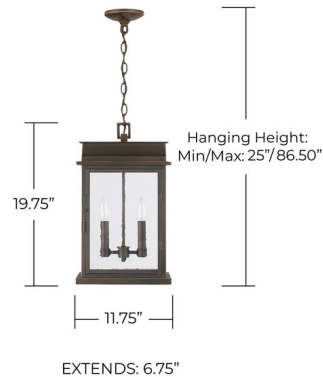

Description

The Bolton Outdoor Pendant adds a clean traditional presence to your exterior space with its lantern design. The Antique Glass is complemented by simple lines in rich Oiled Bronze. Hinged door for easy re-lamping. Canopy: 5 inch diameter. Damp location rated. ETL listed.

Specifications

COLOR	Antique Glass
BODY FINISH	Oiled Bronze
WATTAGE	10W
DIMMER	Standard 120V
DIMENSIONS	11.75"W x 19.75"H
BULB NOT INCLUDED	2 x B11/Candelabra (E12)/5W/120V LED
OTHER BULB OPTIONS	2 x B10/Candelabra (E12)/120V LED 2 x B10/Candelabra (E12)/60W/120V Incandescent
COUNTRY OF ORIGIN	China

Technical Information

PRODUCT DIMENSIONS	Chain Length: 60"
--------------------	-------------------

Shown in oiled bronze / antique glass

CEILING CANOPY:
5" x 1" x 5"

CLICK TO VIEW PRODUCT

Notes: