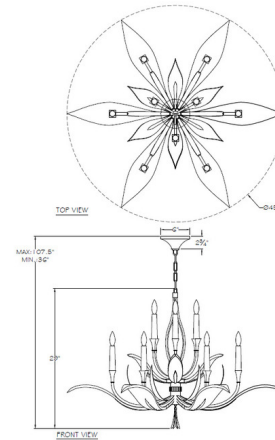

By Fine Art Handcrafted Lighting

Description

The Plume Chandelier brings an intriguing sculptural piece to your space. Each feathered plume is hand blown with a translucent mix of Clear Crystal and Opaline glass accented by FLA's signature dichroic or White glass, creating a shimmer of color when lit. Available with a Silver Leaf and Gold Leaf finish. Canopy: 6 inch diameter. Made in the USA. UL listed.

Shown in gold leaf / crystal dichroic

Specifications

COLOR	Crystal Dichroic
BODY FINISH	Gold Leaf
WATTAGE	45W
DIMMER	Standard 120V
DIMENSIONS	45"W x 29"H
BULB NOT INCLUDED	9 x B11/Candelabra (E12)/5W/120V LED
OTHER BULB OPTIONS	9 x B10/Candelabra (E12)/120V LED 9 x B10/Candelabra (E12)/60W/120V Incandescent
COUNTRY OF ORIGIN	United States

Technical Information

PRODUCT DIMENSIONS	Adjustable Chain Length: 72"
--------------------	------------------------------

CLICK TO VIEW PRODUCT

Notes: