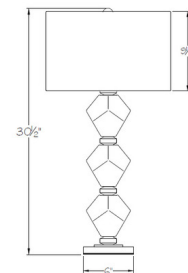

By Fine Art Handcrafted Lighting

Description

The Sobe Argyle Diamond Table Lamp is a sculptural masterpiece, perfect in a variety of interior styles. Brass accents separate the unique diamond shapes that are topped by a fabric shade. Available with a White shade and Clear Quartz body, Black Shade and Ebony Gold Aventurine body, Beige shade and Black Gold Aventurine body, or Beige shade and Amber Agate body. On/Off switch is located on the lamp socket. Made in the USA. UL listed.

Shown in black / ebony gold aventurine

Specifications

COLOR	N/A
BODY FINISH	Black / Ebony Gold Aventurine
WATTAGE	15W
DIMMER	N/A
DIMENSIONS	15"W x 30.5"H
BULB INCLUDED	1 x A19/Medium (E26)/15W/120V LED

CLICK TO VIEW PRODUCT