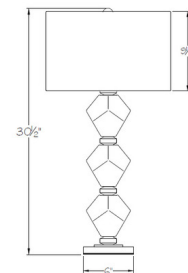

By Fine Art Handcrafted Lighting

Description

The Sobe Argyle Diamond Table Lamp is a sculptural masterpiece, perfect in a variety of interior styles. Brass accents separate the unique diamond shapes that are topped by a fabric shade. Available with a White shade and Clear Quartz body, Black Shade and Ebony Gold Aventurine body, Beige shade and Black Gold Aventurine body, or Beige shade and Amber Agate body. On/Off switch is located on the lamp socket. Made in the USA. UL listed.

Shown in white / clear quartz

Specifications

COLOR	N/A
BODY FINISH	White / Clear Quartz
WATTAGE	15W
DIMMER	N/A
DIMENSIONS	15"W x 30.5"H
BULB INCLUDED	1 x A19/Medium (E26)/15W/120V LED
COUNTRY OF ORIGIN	United States

Technical Information

PRODUCT DIMENSIONS	Cord: 96"
--------------------	-----------

CLICK TO VIEW PRODUCT

Notes: