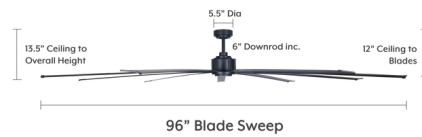

Description

The Xtreme Ceiling Fan features an Oil Rubbed Bronze motor with matching blades. 165x30 mm DC motor, 4 degree blade pitch, 9 blades, 96 inch blade sweep. Install with blades at least 10 feet above the floor. Includes one 6 inch downrod and RC400 6-Speed Handheld Fan Remote with Control Wall Holster; and On/Off switch. Not light kit adaptable. Compatible with WC400 wall control, sold separately.

Shown in oil rubbed bronze

Specifications

BLADE COLOR	N/A
BODY FINISH	Oil Rubbed Bronze
WATTAGE	N/A
DIMMER	N/A
DIMENSIONS	96"W x 15"H
BULB	N/A

CLICK TO VIEW PRODUCT

Notes: