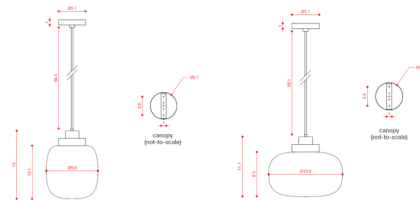

Description

The Legier Pendant is inspired by the classical shapes of Murano diffuser. Its elegant spherical profile is apparently fragile yet very robust and functional. Place in the bedroom or office to add layered lighting to your interior. The Legier is available in a variety of finishes with a diffuser made of blown glass in Opal or Smoke with harmonious and decorative shapes.

Shown in copper / opal

Specifications

COLOR Opal
BODY FINISH Copper
WATTAGE 25W
DIMMER Standard 120V
DIMENSIONS 13.8"W x 11.1"H
BULB NOT INCLUDED 1 x A19/Medium (E26)/25W/120V LED

Technical Information

PRODUCT DIMENSIONS Cable: 59.1"