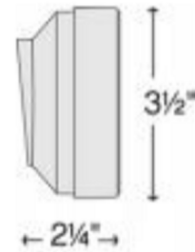

### Specifications

COLOR	Clear
BODY FINISH	Matte Bronze
WATTAGE	1.5W
DIMMER	Low Voltage Magnetic
DIMENSIONS	3.5"W x 2.25"D
BULB INCLUDED	1 x JC/G4 (bipin)/1.5W/12V LED
COUNTRY OF ORIGIN	China