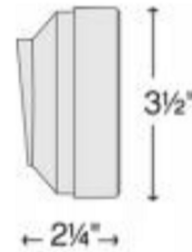

Shown in matte bronze / clear

Specifications

COLOR	Clear
BODY FINISH	Matte Bronze
WATTAGE	1.5W
DIMMER	Low Voltage Magnetic
DIMENSIONS	3.5"W x 2.25"D
BULB INCLUDED	1 x JC/G4 (bipin)/1.5W/12V LED
COUNTRY OF ORIGIN	China