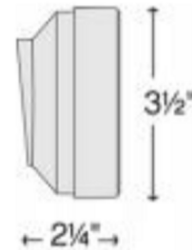

Shown in matte bronze / clear

Specifications

COLOR Clear
BODY FINISH Matte Bronze
WATTAGE 1.5W
DIMMER Low Voltage Magnetic
DIMENSIONS 3.5"W x 2.25"D
BULB INCLUDED 1 x JC/G4 (bipin)/1.5W/12V LED
COUNTRY OF ORIGIN China