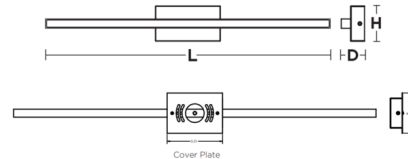

L	H	D
18"	3"	2-1/4"
24"	3"	2-1/4"
36"	3"	2-1/4"