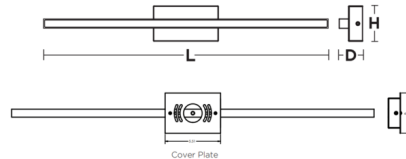

L	H	D
18"	3"	2-1/4"
24"	3"	2-1/4"
36"	3"	2-1/4"