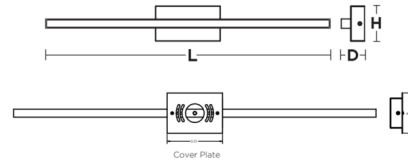

Description

The Barlow Bathroom Vanity Light features a clean and simple design with a long arm that features an integrated LED module. Can be mounted horizontally or vertically to a 2 X 4 junction box (not included) or a 4 X 4 box with the included cover plate. Note: Black finish image shown with 4 inch junction box cover plate.

Shown in black / frosted

L	H	D
18"	3"	2-1/4"
24"	3"	2-1/4"
36"	3"	2-1/4"

Specifications

COLOR Frosted
 BODY FINISH Black
 WATTAGE 20W
 DIMMER Low Voltage Electronic
 DIMENSIONS 24"W x 3"H x 2.25"D
 INTEGRATED LED MODULE 1 x LED/20W/120V LED
 COUNTRY OF ORIGIN China