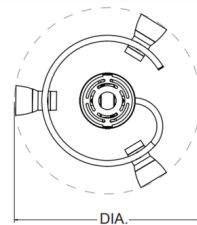

Shown in polished chrome / frost / clear