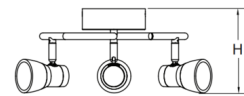

DIA. H
15-7/8" 6"