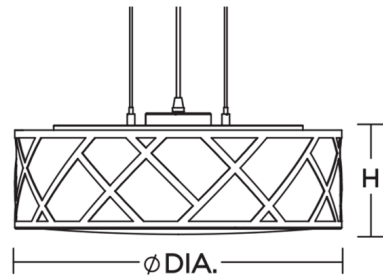

The Haven Pendant is a drum-shaped light embellished with a metal geometric patterned frame, perfect for a variety of interior design styles. Light glows from the sides and bottom through a white acrylic diffuser, providing plenty of illumination for hallways, dining rooms and kitchens. With the LED option, color temperature can be adjusted to 3000K, 3500K, or 4000K. 120-277V LED dimmable with a 0-10V dimmer, or 120V dimmable with a TRIAC or ELV dimmer. A19 medium base LED dimmable with a Standard 120V dimmer. Note: Black finish is only available with the A19 Medium Base LED bulb.

Specifications

COLOR	White
BODY FINISH	Satin Nickel
WATTAGE	17W
DIMMER	Low Voltage Electronic
DIMENSIONS	12.625"W x 5.75"H
INTEGRATED LED MODULE	1 x LED/17W/120-277V LED
COUNTRY OF ORIGIN	China

Technical Information

PRODUCT DIMENSIONS	Adjustable Aircraft Cable: 108"
LAMP LIFE	50000 hours
COLOR RENDERING	90 CRI
LAMP COLOR	CCT Select
LUMENS/WATT	55.65
LUMINOUS FLUX	946 lumens

Shown in satin nickel / white

DIA.	H
12-5/8"	5-3/4"
16-3/4"	5-3/4"
21"	5-3/4"