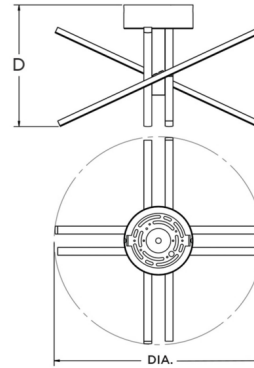

### Description

The Jaxx Semi Flush Ceiling Light features unique angled bars with a chrome finish. Perfect for kitchens, hallways, and anywhere that needs highlighted illumination. Mounts to a standard junction box. Mounts to standard J-Box, not included. Dimmable with the use of Triac/ELV dimmer, sold separately. Canopy Dia: 5.12in.

Shown in polished chrome / white acrylic

DIA. D  
15" 9"  
19-3/4" 9-1/2"

### Specifications

COLOR	White Acrylic
BODY FINISH	Polished Chrome
WATTAGE	25W
DIMMER	Low Voltage Electronic
DIMENSIONS	15"W x 9"H
INTEGRATED LED MODULE	1 x LED/25W/120V LED
COUNTRY OF ORIGIN	China