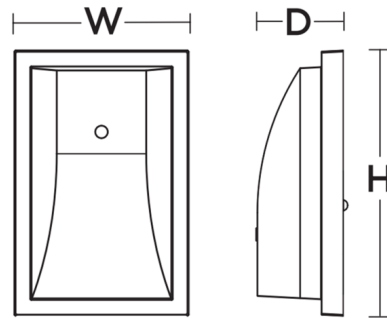

Description

The Wall Pack Wall Sconce is an all purpose LED security light with integrated photocell for dusk to dawn operation, ideal for security and general lighting. Mounts to standard junction box, not included. Available in polycarbonate with a Black finish and a clear acrylic prismatic diffuser. Input 120-277V VAC / 60 Hz. Not compatible with dimmers. ETL listed, wet locations.

Shown in black / prismatic

H W D
8" 5-3/8" 2-1/8"

Specifications

COLOR	Prismatic
BODY FINISH	Black
WATTAGE	20W
DIMMER	Not Dimmable
DIMENSIONS	5.37"W x 8"H x 2.12"D
INTEGRATED LED MODULE	1 x LED/20W/120-277V LED
COUNTRY OF ORIGIN	China