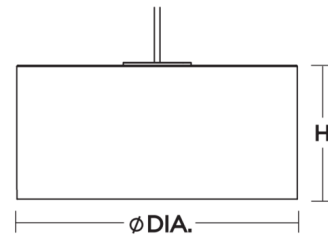

Description

The Mae Pendant features a clean and simple design. Mounts to standard junction box. Available with a Satin Nickel finish complemented by a White Linen shade with a white matte lay in acrylic bottom diffuser. UL listed, damp locations.

Shown in satin nickel / white linen

DIA. H
20" 10"

Specifications

COLOR	White Linen
BODY FINISH	Satin Nickel
WATTAGE	27W
DIMMER	Standard 120V
DIMENSIONS	20"W x 10"H
BULB NOT INCLUDED	3 x A19/Medium (E26)/9W/120V LED
OTHER BULB OPTIONS	3 x G25/Medium (E26)/120V LED
COUNTRY OF ORIGIN	China

Technical Information

PRODUCT DIMENSIONS	Cord Length: 108"
--------------------	-------------------

CLICK TO VIEW PRODUCT

Notes: