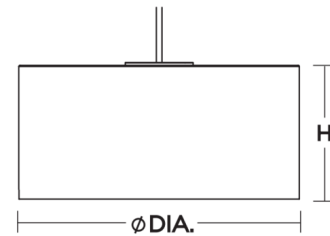

### Description

The Mae Pendant features a clean and simple design. Mounts to standard junction box. Available with a Satin Nickel finish complemented by a White Linen shade with a white matte lay in acrylic bottom diffuser. UL listed, damp locations.

Shown in satin nickel / white linen

DIA. H  
20" 10"

### Specifications

COLOR	White Linen
BODY FINISH	Satin Nickel
WATTAGE	27W
DIMMER	Standard 120V
DIMENSIONS	20"W x 10"H
BULB NOT INCLUDED	3 x A19/Medium (E26)/9W/120V LED
OTHER BULB OPTIONS	3 x G25/Medium (E26)/120V LED
COUNTRY OF ORIGIN	China

### Technical Information

PRODUCT DIMENSIONS	Cord Length: 108"
--------------------	-------------------

CLICK TO VIEW PRODUCT

Notes: