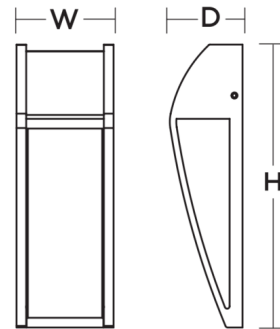

Shown in bronze / frosted

H W D
13-3/4" 4-3/4" 3-1/2"

Specifications

COLOR Frosted
BODY FINISH Bronze
WATTAGE 10W
DIMMER N/A
DIMENSIONS 4.75"W x 13.75"H x 3.5"D
INTEGRATED LED MODULE 1 x LED/10W/120V LED
COUNTRY OF ORIGIN China