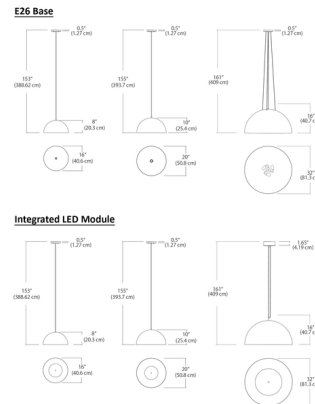

Description

The Domos Pendant showcases a subtle, arching geometric form, enhanced with color and scale. Its dome shade is crafted out of spun aluminum with a durable powder coat paint finish. The LED option is built with an integrated LED light that shines through a frosted glass diffuser. A universal 120-277V driver is included, dimmable with a TRIAC, ELV, or 0-10V dimmer. Note: The Satin Nickel finish is only available in the 16 inch size.

Shown in black

Specifications

COLOR	N/A
BODY FINISH	Black
WATTAGE	23W
DIMMER	Standard 120V
DIMENSIONS	32"W x 16"H
BULB NOT INCLUDED	1 x A19/Medium (E26)/23W/120V LED
COUNTRY OF ORIGIN	China

Technical Information

PRODUCT DIMENSIONS Adjustable Cable Length: 144"

CLICK TO VIEW PRODUCT

Notes: