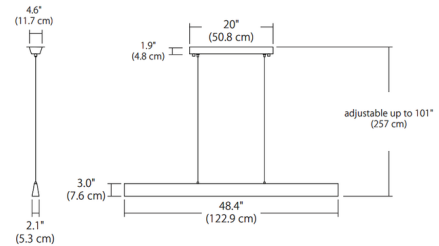

Shown in matte white / walnut

*Note: Fixture ships with cable extended to maximum length

Specifications

COLOR	N/A
BODY FINISH	Matte White / Walnut
WATTAGE	41W
DIMMER	Low Voltage Electronic
DIMENSIONS	48.4"L x 2.1"W x 3"H
INTEGRATED LED MODULE	1 x LED/41W/120-277V LED
COUNTRY OF ORIGIN	China

Technical Information

PRODUCT DIMENSIONS	Adjustable Height Up to 101"
COLOR RENDERING	90 CRI
LAMP COLOR	3000K
LUMENS/WATT	50.73
LUMINOUS FLUX	2080 lumens

CLICK TO VIEW PRODUCT

Notes: