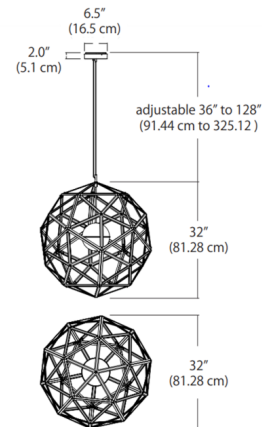

CLICK TO VIEW PRODUCT

Notes: