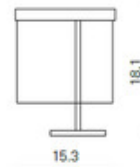

SHADE COLOR	Bright Orange
BODY FINISH	Polished Brass
WATTAGE	18W
DIMMER	Included
DIMENSIONS	13.4"W x 18.1"H x 13.3"D
INTEGRATED LED MODULE	
LAMP	1 x LED/18W/120V LED

Technical Information

LUMINOUS FLUX	1800 lumens
LUMENS/WATT	100.00
LAMP COLOR	3000K
COLOR RENDERING	90 CRI

SPEC # CDI959427

L: 13,4"
D: 13,3"
H: 18,1"

weight: 15,4 lbs

L: 15,3"
D: 12,6"
H: 18,1"

weight: 15,4 lbs

COMPANY

PROJECT

FIXTURE TYPE