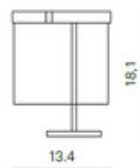

SHADE COLOR	Bright Orange
BODY FINISH	Polished Brass
WATTAGE	18W
DIMMER	Included
DIMENSIONS	13.4"W x 18.1"H x 13.3"D
INTEGRATED LED MODULE	
LAMP	1 x LED/18W/120V LED

Technical Information

LUMINOUS FLUX	1800 lumens
LUMENS/WATT	100.00
LAMP COLOR	3000K
COLOR RENDERING	90 CRI

SPEC # CDI959427

L: 13,4"
D: 13,3"
H: 18,1"

weight: 15,4 lbs

L: 15,3"
D: 12,6"
H: 18,1"

weight: 15,4 lbs

COMPANY

PROJECT

FIXTURE TYPE