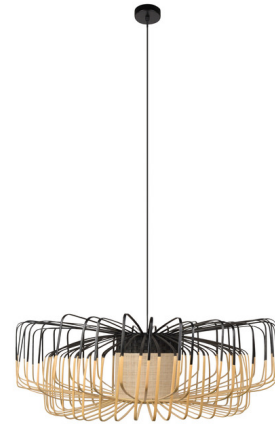

Lightology

lightology.com
866-954-4489
10-06-25

Project: _____

Company: _____

Location: _____ Fixture Type: _____

SPEC #: **FRR959894**

Approved On: _____ Approved By: _____

Bamboo Up/Down Pendant By Forestier

Description

The Bamboo Up/Down Pendant offers a festive, nature inspired look that features a lantern-like silhouette with a woven diffuser set inside a striated shade to create textural shadows. Available in White or Black. Canopy diameter 4.5 inches. CE and cUL listed.

Shown in black

Specifications

COLOR	N/A
BODY FINISH	Black
WATTAGE	10W
DIMMER	Standard 120V
DIMENSIONS	31.5"W x 10.2"H
BULB NOT INCLUDED	1 x A19/Medium (E26)/10W/120V LED
COUNTRY OF ORIGIN	Philippines

Technical Information