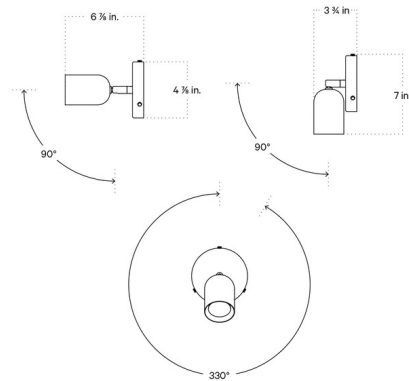

## Spot Surface Mount By In Common With

### Description

The Spot Surface Mount is perfect for over a bedside table but can be installed on any wall or ceiling. The petite shade rotates 330 degrees for hyper-directional light. Available with or without a rotary dimmer switch on the backplate.

### Specifications

COLOR . . . . . Black  
BODY FINISH . . . . . Black  
WATTAGE . . . . . 6W  
DIMMER . . . . . Standard 120V  
DIMENSIONS . . . . . 4.875"W x 7"H x 3.75"D  
BULB INCLUDED . . . . . 1 x MR16/GU10/6W/120V LED  
COUNTRY OF ORIGIN . . . . . United States