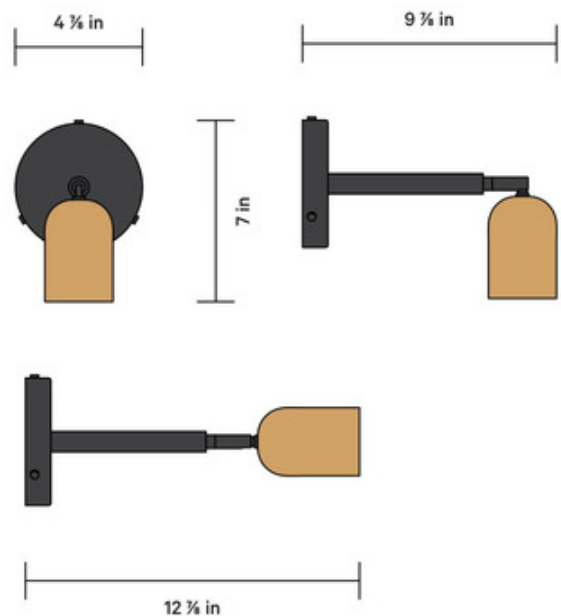

BRAND

In Common With

DESCRIPTION

The Spot Surface Mount with Stem is perfect for over a bedside table but can be installed on any wall or ceiling and features a shade that rotates 330 degrees around for hyper-directional light.

| | |
|----------------------|---------------------------|
| SHADE COLOR | Bone |
| BODY FINISH | Black |
| WATTAGE | 6W |
| DIMMER | Standard 120V |
| DIMENSIONS | 5"W x 7"H x 10"D |
| BULB INCLUDED | |
| LAMP | 1 x MR16/GU10/6W/120V LED |

Technical Information

| | |
|----------------------|------------|
| LUMINOUS FLUX | 470 lumens |
| LUMENS/WATT | 78.33 |
| LAMP COLOR | 2700K |

SPEC # ICW960391

| COMPANY | PROJECT | FIXTURE TYPE | APPROVED BY | DATE |
|---------|---------|--------------|-------------|------|
| | | | | |