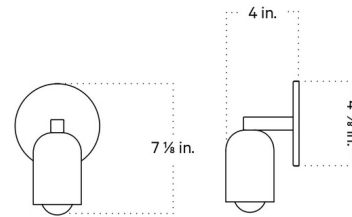

### Specifications

COLOR	Brass
BODY FINISH	Brass
WATTAGE	4W
DIMMER	Standard 120V
DIMENSIONS	4.625"W x 7.125"H x 4"D
BULB INCLUDED	1 x G16.5/Candelabra (E12)/4W/120V LED
COUNTRY OF ORIGIN	United States

### Technical Information

PRODUCT DIMENSIONS	Backplate: 4.625" diameter
LAMP LIFE	30000 hours
COLOR RENDERING	95 CRI
LAMP COLOR	Warm Dim
LUMENS/WATT	55.00
LUMINOUS FLUX	220 lumens

CLICK TO VIEW PRODUCT

Notes: