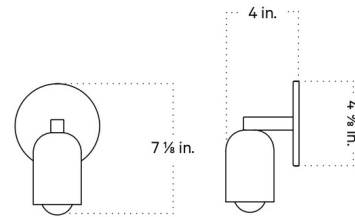

## Fixed Down Slim Wall Sconce By In Common With

### Specifications

COLOR	Brass
BODY FINISH	Brass
WATTAGE	4W
DIMMER	Standard 120V
DIMENSIONS	4.625"W x 7.125"H x 4"D
BULB INCLUDED	1 x G16.5/Candelabra (E12)/4W/120V LED
COUNTRY OF ORIGIN	United States

### Technical Information

PRODUCT DIMENSIONS	Backplate: 4.625" diameter
LAMP LIFE	30000 hours
COLOR RENDERING	95 CRI
LAMP COLOR	Warm Dim
LUMENS/WATT	55.00
LUMINOUS FLUX	220 lumens

CLICK TO VIEW PRODUCT

Notes: