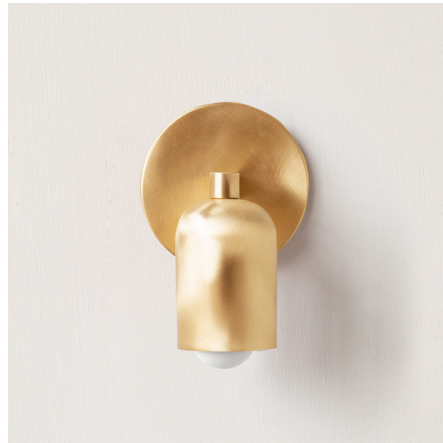

## Fixed Down Slim Wall Sconce By In Common With

### Description

The elegant and unobtrusive Fixed Down Sconce provides soft downward glow.

Shown in brass / brass

### Specifications

COLOR	Brass
BODY FINISH	Brass
WATTAGE	4W
DIMMER	Standard 120V
DIMENSIONS	4.625"W x 7.125"H x 4"D
BULB INCLUDED	1 x G16.5/Candelabra (E12)/4W/120V LED
COUNTRY OF ORIGIN	United States

### Technical Information

PRODUCT DIMENSIONS	Backplate: 4.625" diameter
LAMP LIFE	30000 hours
COLOR RENDERING	95 CRI
LAMP COLOR	Warm Dim
LUMENS/WATT	55.00
LUMINOUS FLUX	220 lumens

CLICK TO VIEW PRODUCT

Notes: