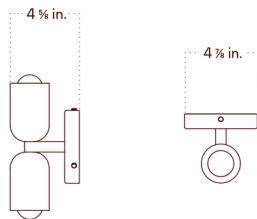

CLICK TO VIEW PRODUCT

Notes: