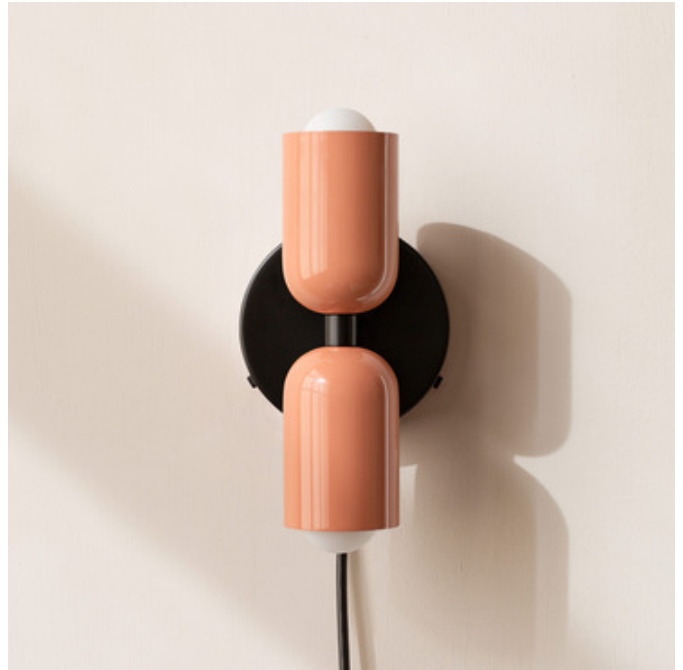

BRAND

In Common With

DESCRIPTION

The petite and unobtrusive Up Down Wall Sconce emits a soft glow both up and down the wall. Available in 125 different shade and backplate finish combinations. Includes 10 foot cord with On/Off switch. Please select a canopy finish, an upper shade color, and a lower shade color.

Shown in: Black Canopy / Peach Upper Shade

SHADE COLOR	Peach Upper Shade
BODY FINISH	Black Canopy
WATTAGE	6W
DIMMER	Not Dimmable
DIMENSIONS	4.9"W x 10"H x 4.6"D
BULB INCLUDED	
LAMP	2 x G16.5/Candelabra (E12)/3W/120V LED

Technical Information

LUMINOUS FLUX	360 lumens
LUMENS/WATT	120.00
LAMP COLOR	2700K
COLOR RENDERING	95 CRI
LAMP LIFE	30000 hours

SPEC # ICW960459

COMPANY	PROJECT	FIXTURE TYPE	APPROVED BY	DATE