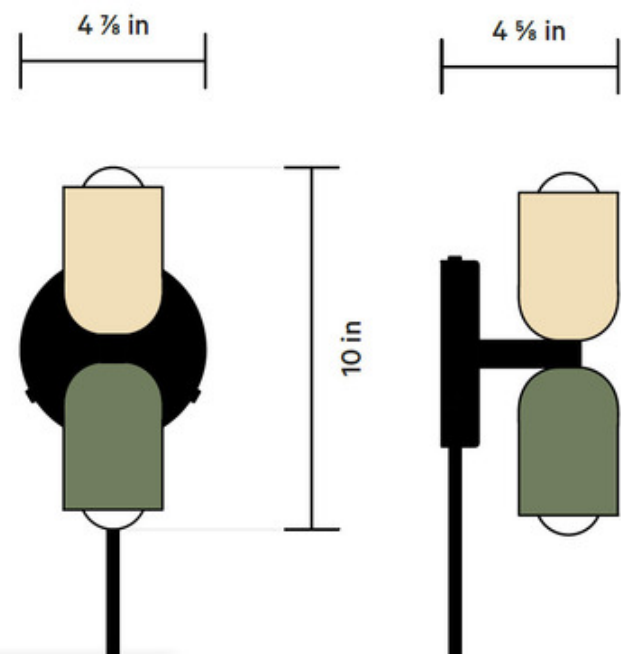

BRAND

In Common With

DESCRIPTION

The petite and unobtrusive Up Down Wall Sconce emits a soft glow both up and down the wall. Available in 125 different shade and backplate finish combinations. Includes 10 foot cord with On/Off switch. Please select a canopy finish, an upper shade color, and a lower shade color.

Shown in: Black Canopy / Peach Upper Shade

SHADE COLOR	Peach Upper Shade
BODY FINISH	Black Canopy
WATTAGE	6W
DIMMER	Not Dimmable
DIMENSIONS	4.9"W x 10"H x 4.6"D
BULB INCLUDED	
LAMP	2 x G16.5/Candelabra (E12)/3W/120V LED

Technical Information

LUMINOUS FLUX	360 lumens
LUMENS/WATT	120.00
LAMP COLOR	2700K
COLOR RENDERING	95 CRI
LAMP LIFE	30000 hours

SPEC # ICW960459

COMPANY	PROJECT	FIXTURE TYPE	APPROVED BY	DATE