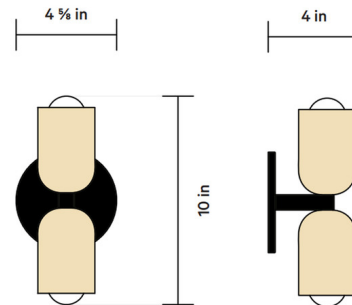

Specifications

COLOR Bone Upper Shade
BODY FINISH Black Canopy
WATTAGE 8W
DIMMER Standard 120V
DIMENSIONS 4.6"W x 10"H x 4"D
BULB INCLUDED 2 x G16.5/Candelabra (E12)/4W/120V LED
COUNTRY OF ORIGIN United States

Technical Information

LAMP LIFE 30000 hours
COLOR RENDERING 95 CRI
LAMP COLOR Warm Dim
LUMENS/WATT 110.00
LUMINOUS FLUX 440 lumens

Shown in black canopy / bone upper shade

CLICK TO VIEW PRODUCT

Notes: