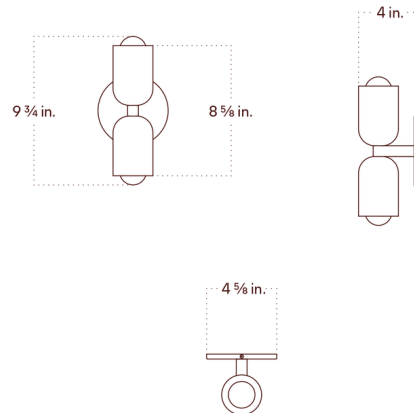

Shown in black canopy / bone upper shade

CLICK TO VIEW PRODUCT

Notes: