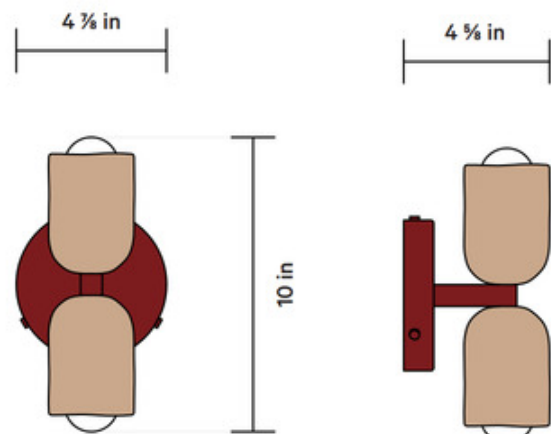

BRAND

In Common With

DESCRIPTION

The petite and unobtrusive Ceramic Up Down Wall Sconce emits a soft glow of light up and down the wall. Each ceramic shade is handmade and left raw or pigmented. Available in 175 shade and canopy finish options. Can be mounted vertically or horizontally. Please select a canopy finish, an upper shade color, and a lower shade color.

Shown in: Black Canopy / Tan Clay Upper Shade

SHADE COLOR	Tan Clay Upper Shade
BODY FINISH	Black Canopy
WATTAGE	8W
DIMMER	Standard 120V
DIMENSIONS	4.9"W x 10"H x 4.6"D
BULB INCLUDED	
LAMP	2 x G16.5/Candelabra (E12)/4W/120V LED

Technical Information

LUMINOUS FLUX	440 lumens
LUMENS/WATT	110.00
LAMP COLOR	Warm Dim
COLOR RENDERING	95 CRI

SPEC # ICW960486

COMPANY

PROJECT

FIXTURE TYPE

APPROVED BY

DATE