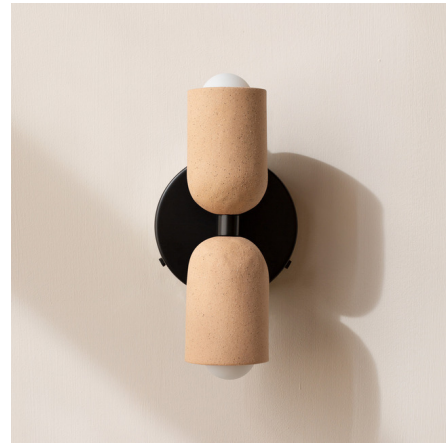

## Ceramic Up Down Wall Sconce By In Common With

### Description

The petite and unobtrusive Ceramic Up Down Wall Sconce emits a soft glow of light up and down the wall. Each ceramic shade is handmade and left raw or pigmented. Available in 175 shade and canopy finish options. Can be mounted vertically or horizontally. Includes Warm Dim bulb which changes in color from 3000K to 2200K as it is dimmed. Please select a canopy finish, an upper shade color, and a lower shade color.

Shown in black canopy / tan clay upper shade

### Specifications

COLOR . . . . . Tan Clay Upper Shade  
BODY FINISH . . . . . Black Canopy  
WATTAGE . . . . . 8W  
DIMMER . . . . . Standard 120V  
DIMENSIONS . . . . . 4.9"W x 10"H x 4.6"D  
BULB INCLUDED . . . . . 2 x G16.5/Candelabra (E12)/4W/120V LED  
COUNTRY OF ORIGIN . . . . . United States