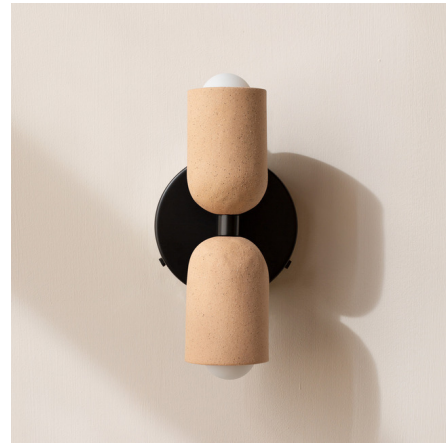

Lightology

lightology.com
866-954-4489
04-25-26

Project: _____

Company: _____

Location: _____ Fixture Type: _____

SPEC #: **ICW960486**

Approved On: _____ Approved By: _____

Ceramic Up Down Wall Sconce By In Common With

Description

The petite and unobtrusive Ceramic Up Down Wall Sconce emits a soft glow of light up and down the wall. Each ceramic shade is handmade and left raw or pigmented. Available in 175 shade and canopy finish options. Can be mounted vertically or horizontally. Includes Warm Dim bulb which changes in color from 3000K to 2200K as it is dimmed. Please select a canopy finish, an upper shade color, and a lower shade color.

Shown in black canopy / tan clay upper shade

Specifications

COLOR Tan Clay Upper Shade
BODY FINISH Black Canopy
WATTAGE 8W
DIMMER Standard 120V
DIMENSIONS 4.9"W x 10"H x 4.6"D
BULB INCLUDED 2 x G16.5/Candelabra (E12)/4W/120V LED
COUNTRY OF ORIGIN United States