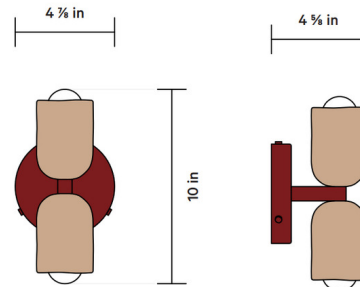

CLICK TO VIEW PRODUCT

Notes: