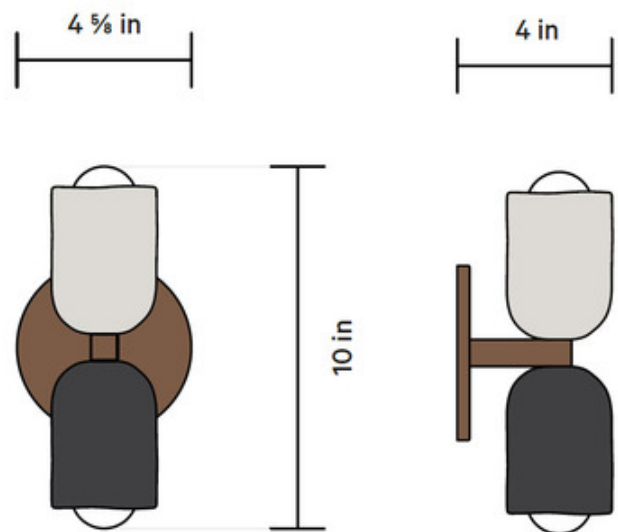

**BRAND**

In Common With

**DESCRIPTION**

The petite and unobtrusive Ceramic Up Down Wall Sconce emits a soft glow both up and down the wall. Available in 175 different combinations. Each ceramic shade is handmade and left raw or pigmented. Please select a canopy finish, an upper shade color, and a lower shade color.

Shown in: Brass Canopy / Black Clay Upper Shade

<b>SHADE COLOR</b>	Black Clay Upper Shade
<b>BODY FINISH</b>	Brass Canopy
<b>WATTAGE</b>	8W
<b>DIMMER</b>	Standard 120V
<b>DIMENSIONS</b>	4.875"W x 9.75"H x 4"D
<b>BULB INCLUDED</b>	
<b>LAMP</b>	2 x G16.5/Candelabra (E12)/4W/120V LED

*Technical Information*

<b>LUMINOUS FLUX</b>	440 lumens
<b>LUMENS/WATT</b>	110.00
<b>LAMP COLOR</b>	Warm Dim
<b>COLOR RENDERING</b>	95 CRI

**SPEC #** ICW960499

COMPANY	PROJECT	FIXTURE TYPE	APPROVED BY	DATE