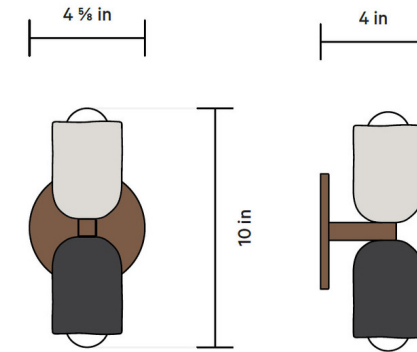

Lightology

lightology.com
866-954-4489
04-24-26

Project: _____

Company: _____

Location: _____ Fixture Type: _____

SPEC #: **ICW960499**

Approved On: _____ Approved By: _____

Ceramic Up Down Slim Wall Sconce By In Common With

Description

The petite and unobtrusive Ceramic Up Down Wall Sconce emits a soft glow both up and down the wall. Available in 175 different combinations. Each ceramic shade is handmade and left raw or pigmented. Includes Warm Dim bulb which changes in color from 3000K to 2200K as it is dimmed. Please select a canopy finish, an upper shade color, and a lower shade color.

Shown in brass canopy / black clay upper shade

Specifications

COLOR Black Clay Upper Shade
BODY FINISH Brass Canopy
WATTAGE 8W
DIMMER Standard 120V
DIMENSIONS 4.875"W x 9.75"H x 4"D
BULB INCLUDED 2 x G16.5/Candelabra (E12)/4W/120V LED
COUNTRY OF ORIGIN United States

Technical Information

LAMP LIFE 30000 hours
COLOR RENDERING 95 CRI
LAMP COLOR 3000K Warm Dim
LUMENS/WATT 110.00
LUMINOUS FLUX 440 lumens

CLICK TO VIEW PRODUCT

Notes: