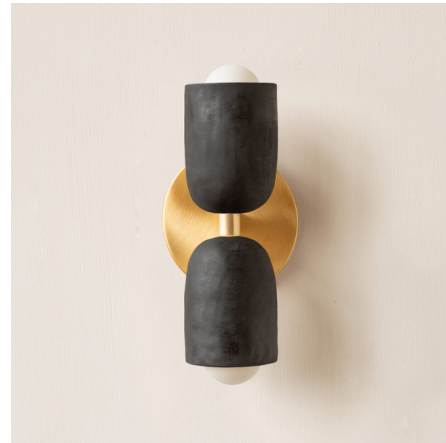

Lightology

lightology.com
866-954-4489
04-24-26

Project: _____

Company: _____

Location: _____ Fixture Type: _____

SPEC #: **ICW960499**

Approved On: _____ Approved By: _____

Ceramic Up Down Slim Wall Sconce By In Common With

Description

The petite and unobtrusive Ceramic Up Down Wall Sconce emits a soft glow both up and down the wall. Available in 175 different combinations. Each ceramic shade is handmade and left raw or pigmented. Includes Warm Dim bulb which changes in color from 3000K to 2200K as it is dimmed. Please select a canopy finish, an upper shade color, and a lower shade color.

Shown in brass canopy / black clay upper shade

Specifications

COLOR Black Clay Upper Shade
BODY FINISH Brass Canopy
WATTAGE 8W
DIMMER Standard 120V
DIMENSIONS 4.875"W x 9.75"H x 4"D
BULB INCLUDED 2 x G16.5/Candelabra (E12)/4W/120V LED
COUNTRY OF ORIGIN United States