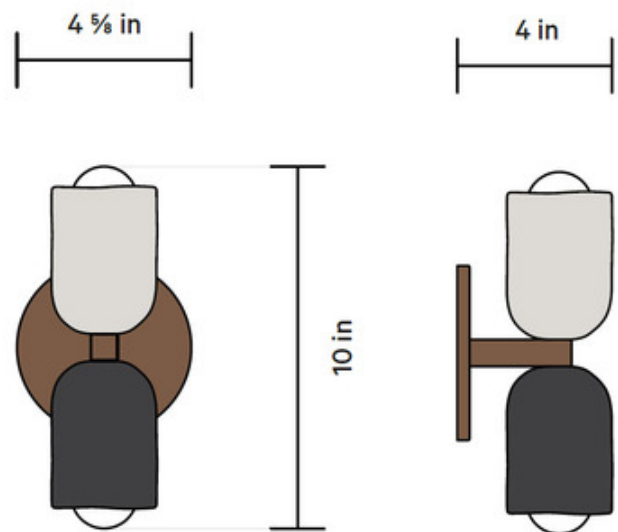

BRAND

In Common With

DESCRIPTION

The petite and unobtrusive Ceramic Up Down Wall Sconce emits a soft glow both up and down the wall. Available in 175 different combinations. Each ceramic shade is handmade and left raw or pigmented. Please select a canopy finish, an upper shade color, and a lower shade color.

Shown in: Brass Canopy / Tan Clay Upper Shade

SHADE COLOR	Tan Clay Upper Shade
BODY FINISH	Brass Canopy
WATTAGE	6W
DIMMER	Standard 120V
DIMENSIONS	4.9"W x 10"H x 4"D
BULB INCLUDED	
LAMP	2 x G16.5/Candelabra (E12)/3W/120V LED

Technical Information

LUMINOUS FLUX	180 lumens
LUMENS/WATT	60.00
LAMP COLOR	2700 K
COLOR RENDERING	95 CRI

ITEM NUMBER ICW960501

COMPANY	PROJECT	FIXTURE TYPE	APPROVED BY	DATE